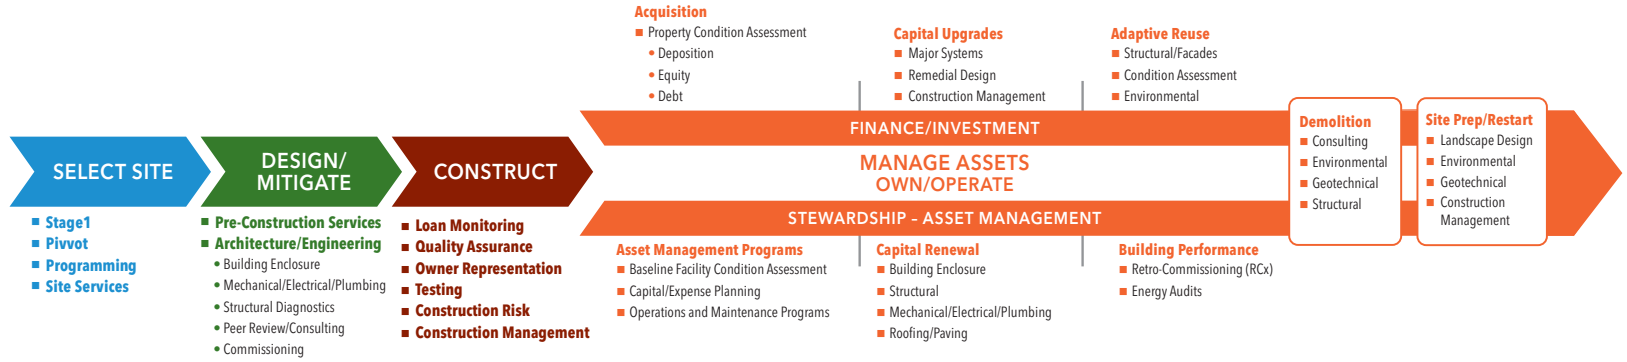

Facilities Consulting

Service Capabilities at Every Stage

BUILDING SUSTAINABILITY LIFECYCLE

Terracon partners with clients as their trusted advisor during the design, construction, and operational phases of their building projects. Sustainability through optimization of building systems performance is the target, maximizing return on investment while extending systems service life.

THE BOTTOM LINE
We focus on building asset stewardship—providing value through specialized expertise at key junctures in the lifecycle.

SELECT SITE
Save time and money using our vault of site and soil data

DESIGN/MITIGATE
Injection of specialized system expertise to enhance design and system selection prior to construction

CONSTRUCT
Deliver quality assurance observations, testing, and technical support on specified systems as owners' eyes and ears

MANAGE ASSETS
Create a plan to sustain system value and performance through assessment, forecasting, and planning
Capital Renewal and Building Performance
Project design, consulting, and delivery administration